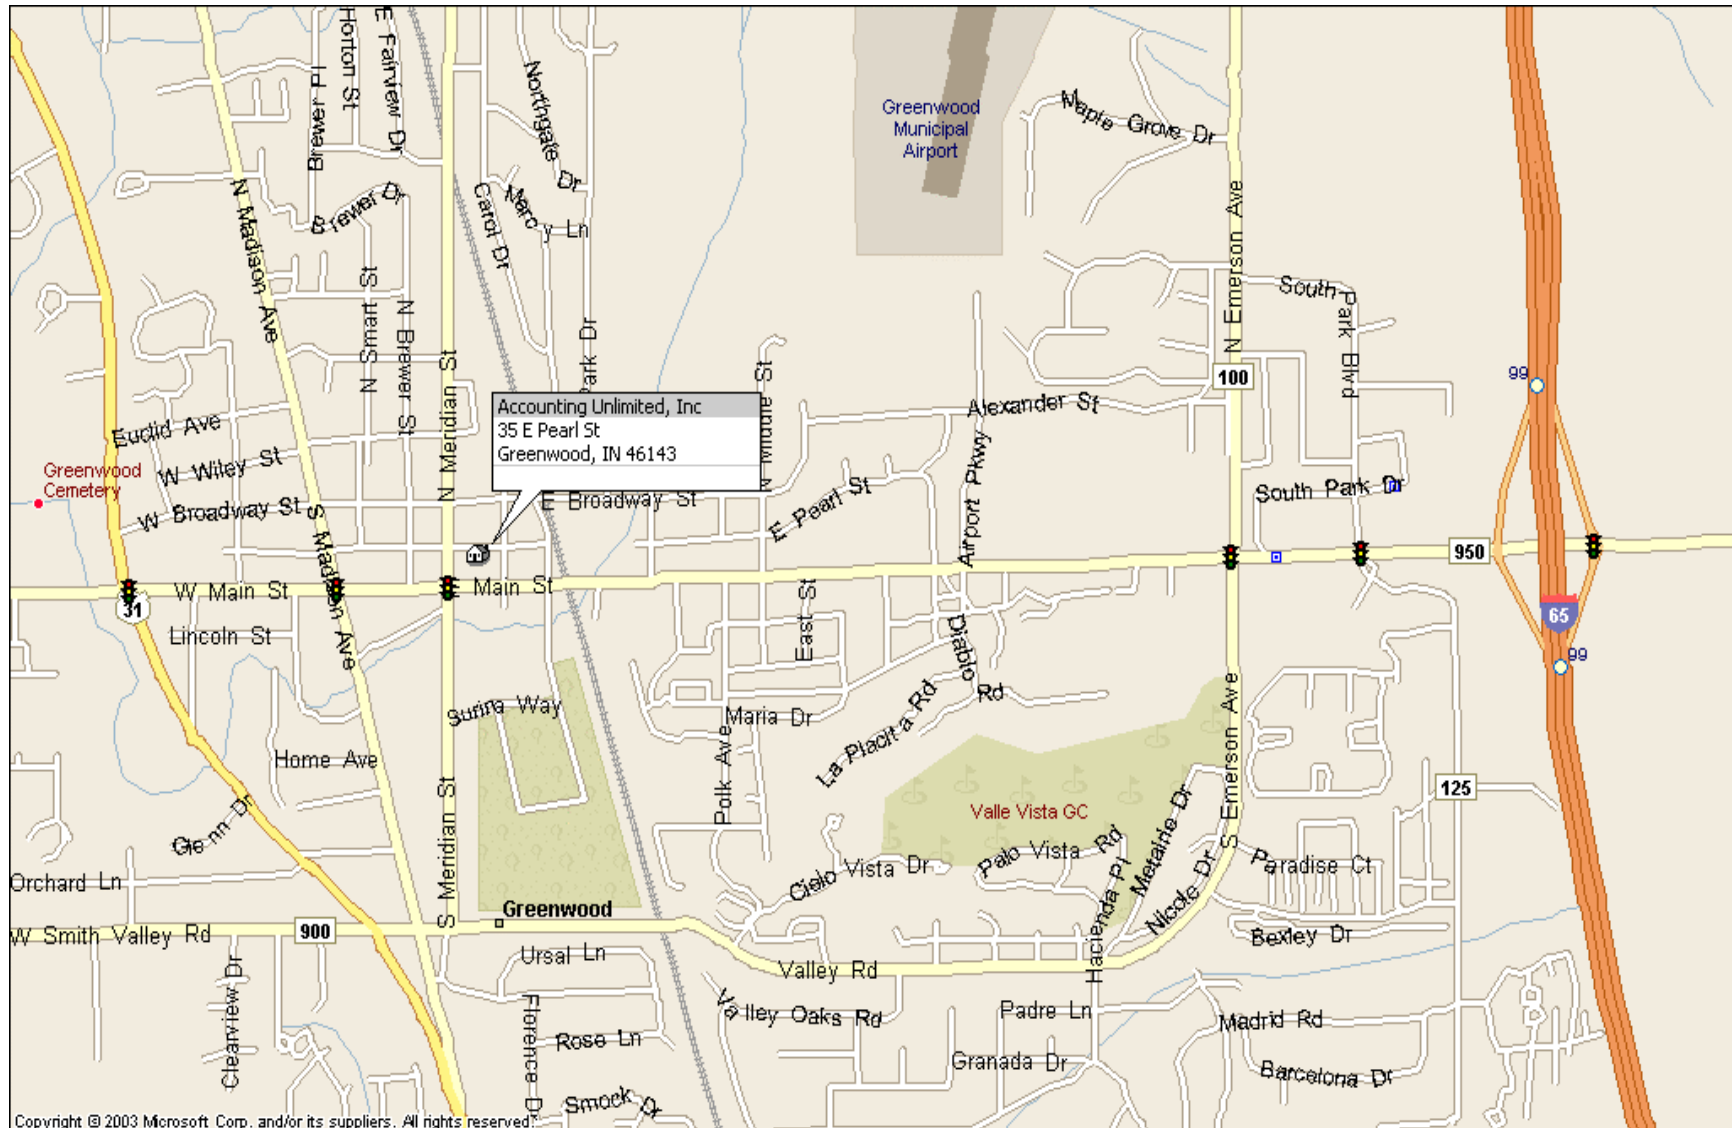

Accounting Unlimited, Inc. Map to Greenwood Office

From I-65, take exit 99 and turn west onto Main St (Hwy 950), go 1.3 miles to the third light and turn right onto Meridian St. Then take your first right onto Pearl St. We are on the right at 35 E Pearl. Our sign will only have our address on it in BIG letters.