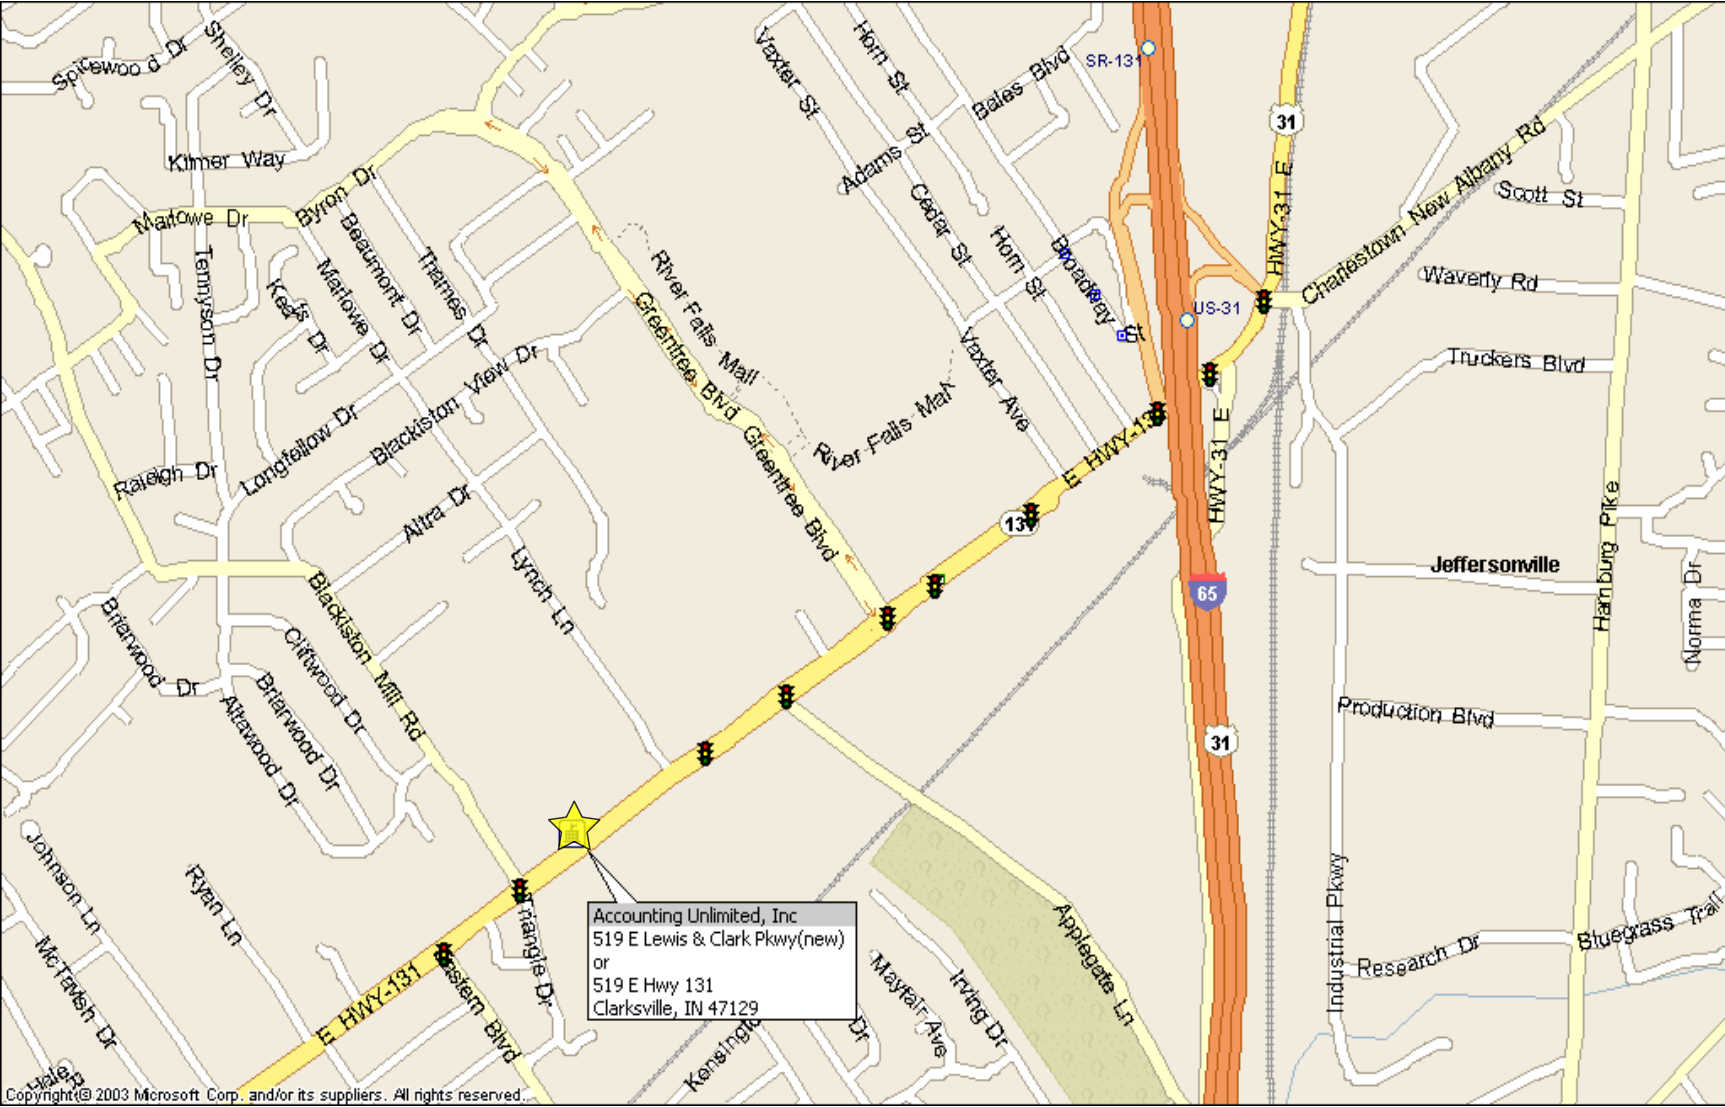

Accounting Unlimited, Inc
Map to Clarksville Office

From I-65, take exit 4 and turn west onto Lewis & Clark Pkwy (formerly Hwy 131) go 0.9 miles and we are on the right. Look for our white brick with blue awning and our white & blue sign pole approx. 25 ft tall.